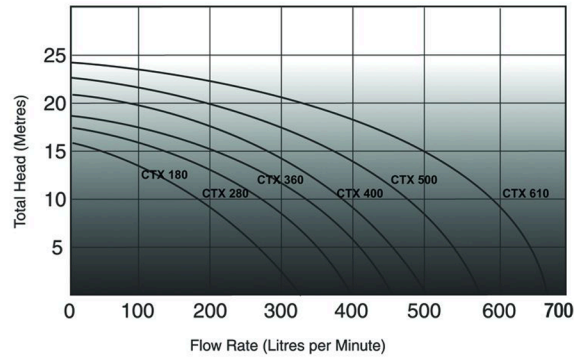

CTX POOL AND SPA PUMP

Leading in solutions for your pool

FOR SPA & SWIMMING POOL

Technical Information

	Code	HP	Input Watts	Full Load Amps	Flow Rate @8m/h
Single 240V	44452	0.75	750	3.8	10.8 m3/h
	44453	1.0	1260	5.3	16.8m3/h
	44454	1.25	1360	7.1	21.6m3/h
	44455	1.5	1500	7.9	24.0m3/h
	44456	2.0	1900	8.3	30.0m3/h
	44457	3.0	2300	12.5	36.6m3/h
3 phase 240/415V	44458	0.75	750	1.7	10.8 m3/h
	44459	1.0	1260	1.9	16.8m3/h
	44460	1.25	1360	2.1	21.6m3/h
	44461	1.5	1500	2.4	24.0m3/h
	44462	2	1900	2.6	30.0m3/h
	44463	3	2300	3.1	36.6m3/h