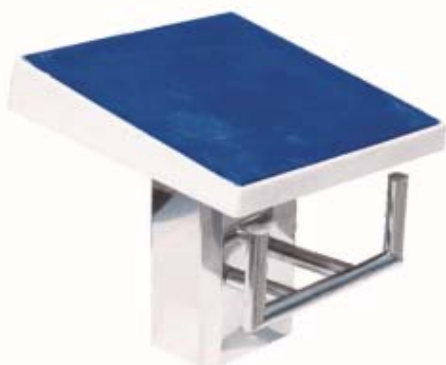

STANDARD COMPETITION STARING BLOCK
标准竞赛出发台

AQ-9095
500×500×450mm

POOL STARING BLOCK
泳池出发台

AQ-9096
500×500×450mm

STANDARD COMPETITION STARING BLOCK
标准竞赛出发台

AQ-9098
580×560×510mm